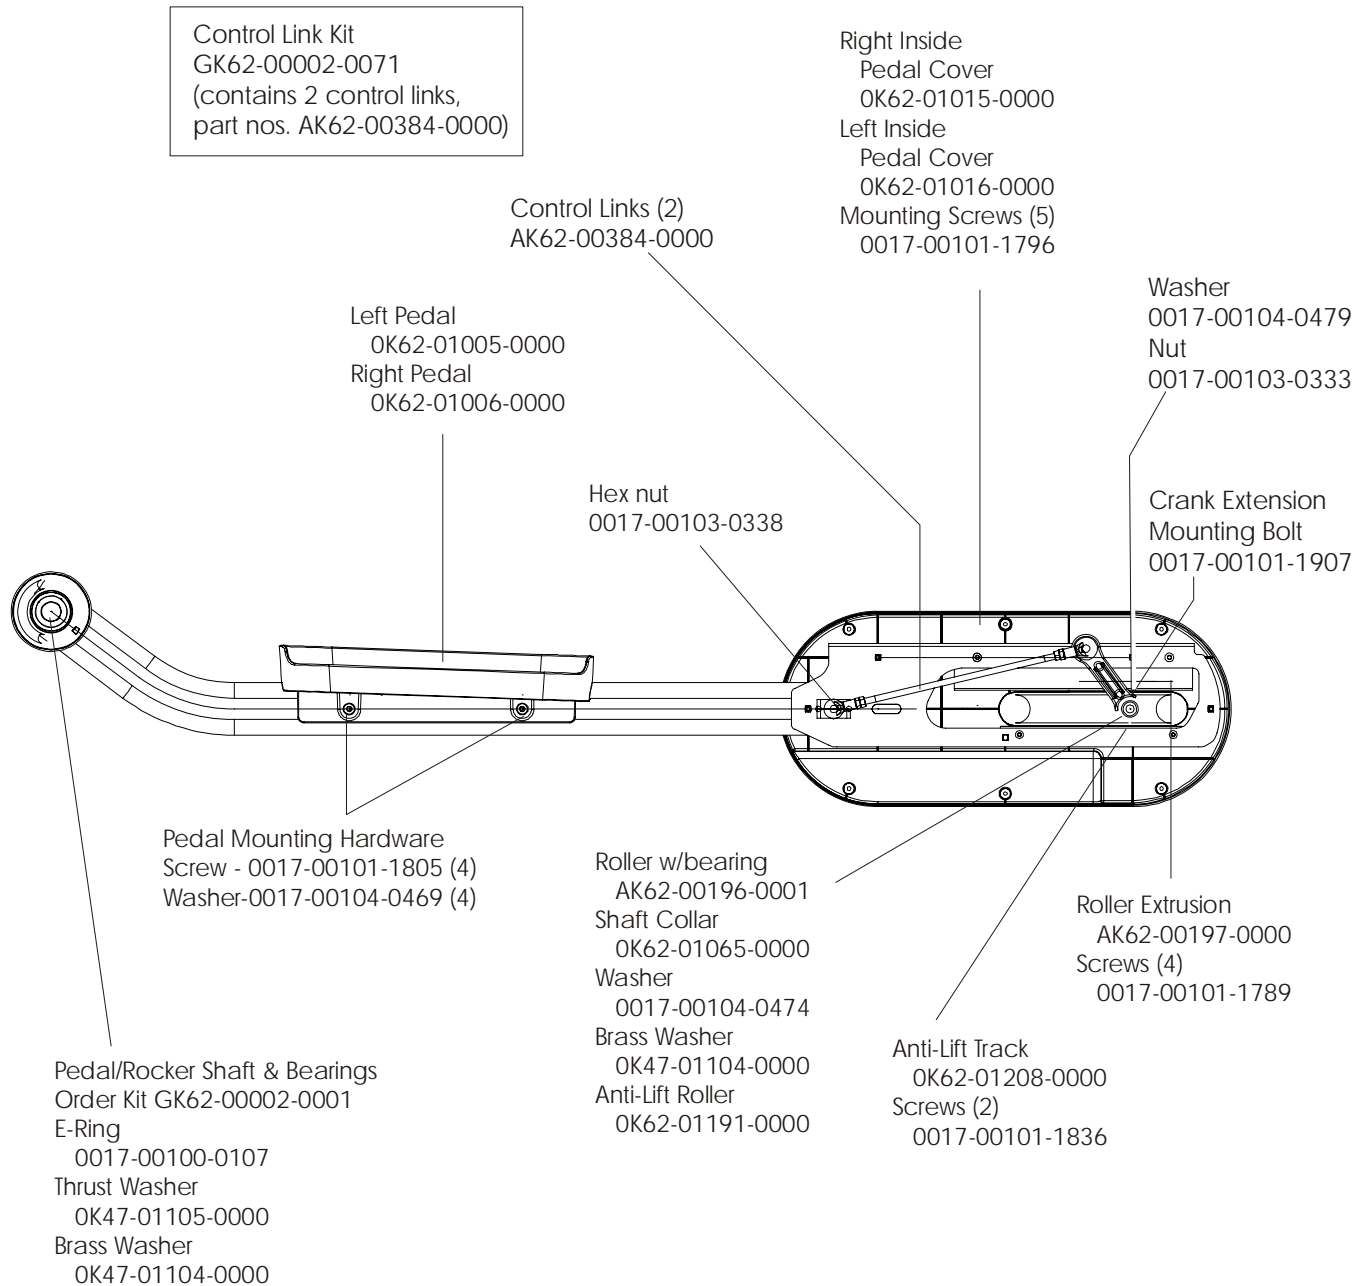

ARCTIC SILVER 95XEZ

Pedal Lever Assembly Components

95XEZ-0XXX-01
S/N WZX100000 and up